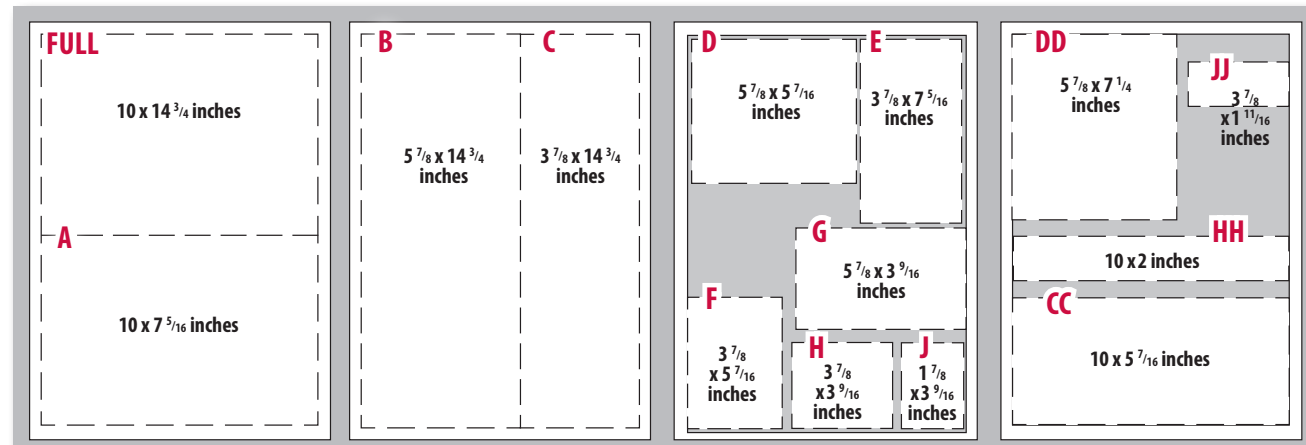

onCampus Rate Card 2011-12

Display Advertising Sizes

Advertisements must conform to these sizes.

Size	Picas			Inches (Approximate size)		
	width	x	height	width	x	height
Full	60	x	89	10	x	14^{3/4}
A	60	x	44	10	x	7^{5/16}
B	35p6	x	89	5^{7/8}	x	14^{3/4}
C	23p3	x	89	3^{7/8}	x	14^{3/4}
D	35p6	x	32p9	5^{7/8}	x	5^{7/16}
E	23p3	x	44	3^{7/8}	x	7^{5/16}
F	23p3	x	32p9	3^{7/8}	x	5^{7/16}
G	35p6	x	21p6	5^{7/8}	x	3^{9/16}
H	23p3	x	21p6	3^{7/8}	x	3^{9/16}
J	11p3	x	21p6	1^{7/8}	x	3^{9/16}
JJ	23p3	x	10p3	3^{7/8}	x	1^{11/16}
CC	60	x	32p9	10	x	5^{7/16}
DD	35p6	x	44	5^{7/8}	x	7^{1/4}
HH	60	x	12	10	x	2

Display Advertising Rates

Size	Rate Per Insertion				
	1-3	4-9	10-14	15-19	20-21
Full	$ 1,270	1,208	1,142	1,080	1,017
A	$ 775	738	700	660	621
B	$ 764	724	686	647	613
C	$ 510	485	458	433	406
D	$ 338	320	304	287	271
E	$ 308	292	278	263	246
F	$ 203	192	182	173	160
G	$ 203	192	182	173	160
H	$ 140	133	123	117	110
J	$ 76	73	70	67	62
JJ	$ 76	73	70	67	62
CC	$ 540	514	486	460	430
DD	$ 384	355	328	300	279
HH	$ 180	172	162	152	143

Color costs: $120 for OSU red (Pantone 200); $230 for other spot colors; and $335 for 4-color at full page and A sizes, and $167.50 for ads smaller than A-size

Publication Dates & Deadlines

onCampus is published 21 times during the year, biweekly on Thursdays during the academic year and once a month in July, August and December. The maximum length of contracts is one year.

Issue Date	Space Deadline	Artwork Deadline
SUMMER 2011		
July 14	June 29	July 5
Aug. 11	July 27	Aug. 2
AUTUMN 2011		
Sept. 15, Guide	Aug. 17	Aug. 24
Sept. 22	Sept. 7	Sept. 13
Oct. 6	Sept. 21	Sept. 27
Oct. 20	Oct. 5	Oct. 11
Nov. 3	Oct. 19	Oct. 25
Nov. 17	Nov. 2	Nov. 8
Dec. 8	Nov. 23	Nov. 29
WINTER 2012		
Jan. 5, 2012	Dec. 9	Dec. 14
Jan. 19	Jan. 4	Jan. 10
Feb. 2	Jan. 18	Jan. 24
Feb. 16	Feb. 1	Feb. 7
March 1	Feb. 15	Feb. 21
March 15	Feb. 29	March 6
SPRING 2012		
April 5	March 21	March 27
April 19	April 4	April 10
May 3	April 18	April 24
May 17	May 2	May 8
May 31	May 16	May 22
June 14	May 30	June 5

Print and Web advertising rates and sizes also at: oncampus.osu.edu/advertising
For more information, contact
Bill Estep at (614) 292-8421 or estep.47@osu.edu or
Chris Graves at (614) 292-7294 or graves.217@osu.edu.